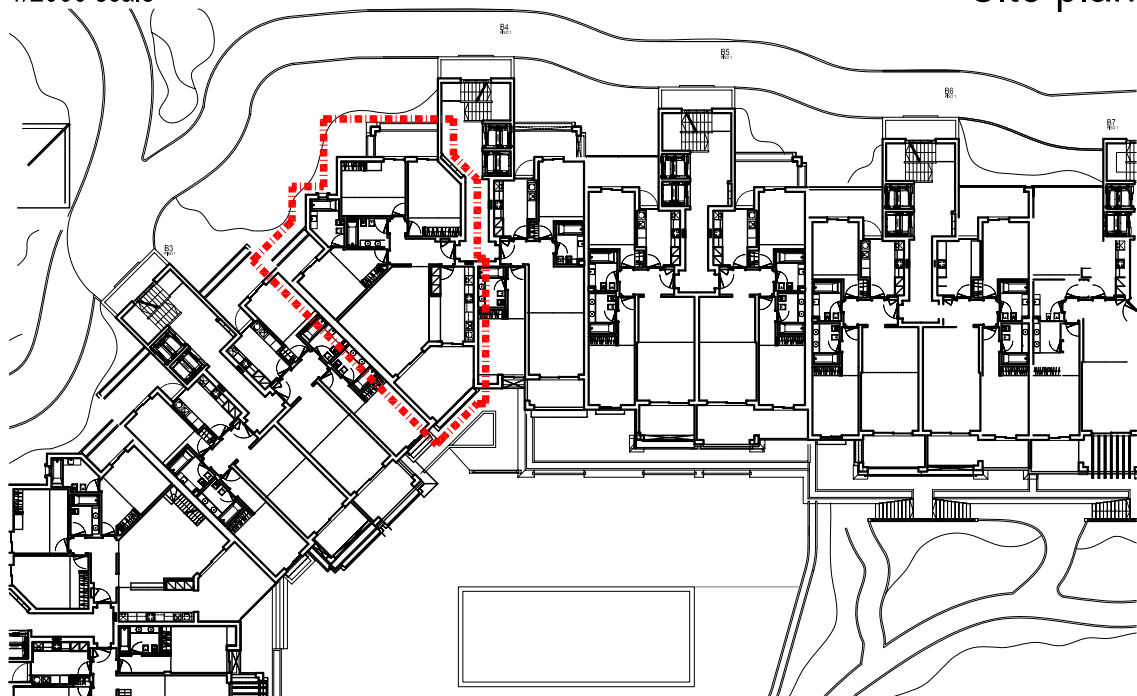

BELMAR
SPA & BEACH RESORT
LAGOS • PORTUGAL

Block B

Apartment 1G

(1 Floor)

1/2000 scale

Site plan

1/500 scale

Block B

BELMAR
SPA & BEACH RESORT
LAGOS • PORTUGAL

Block B

Apartment 1G

(1 Floor)

1 Floor plan
1/100 scale

Total Aproximative Apartment Area: 128,45m²
Total Aproximative Terrace Area: 33,85m²

BELMAR
SPA & BEACH RESORT
LAGOS • PORTUGAL

Block B

Apartment 1G

(1 Floor)

1/200 scale

South Elevation

1/200 scale

North Elevation

1/200 scale

South Elevation