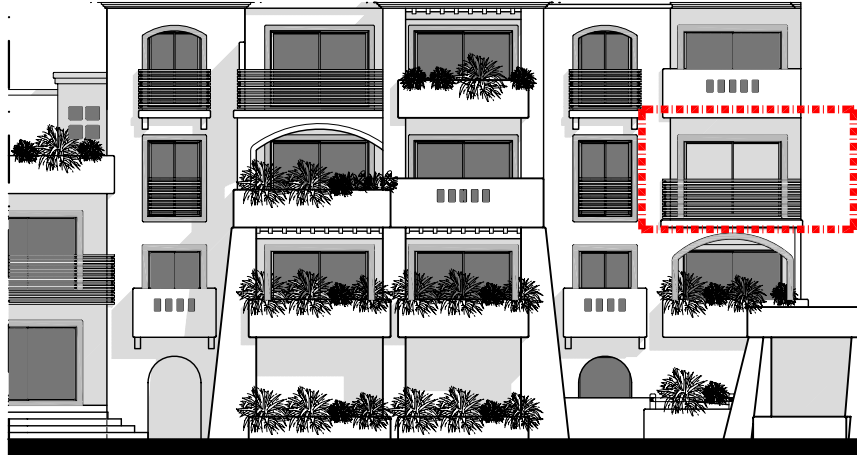

BELMAR
SPA & BEACH RESORT
LAGOS • PORTUGAL

Block B

Apartment 1G

(1 Floor)

1/200 scale

South Elevation