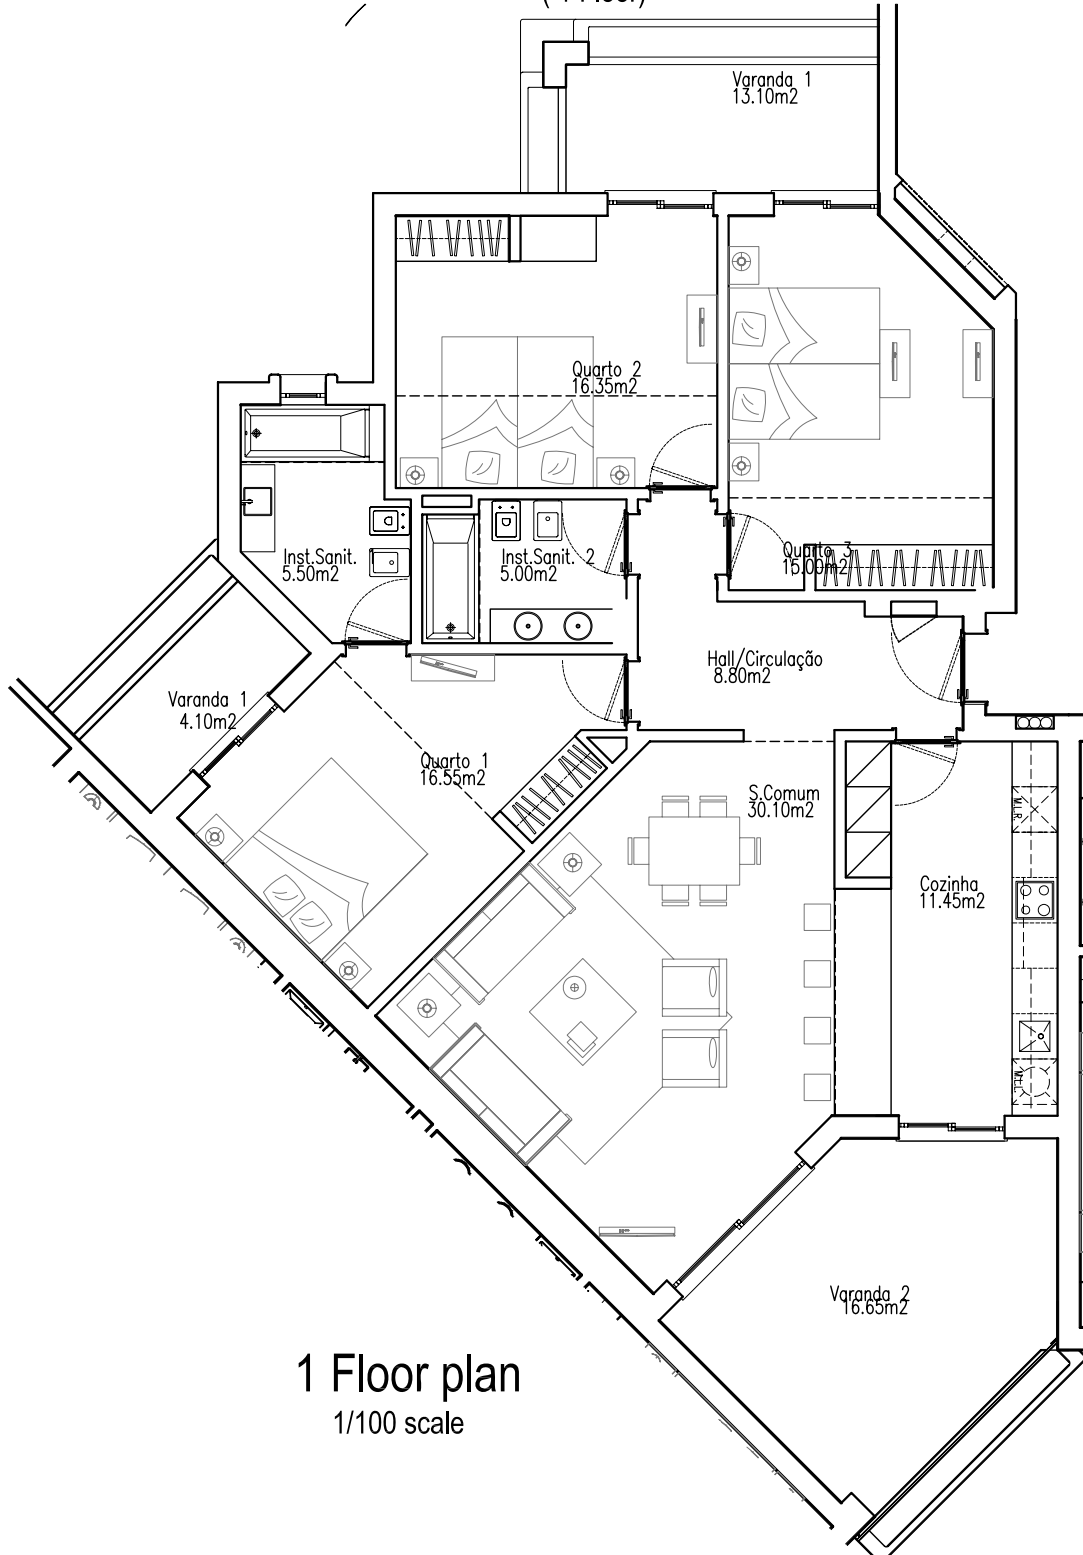

BELMAR
SPA & BEACH RESORT
LAGOS • PORTUGAL

Block B

Apartment 1G

(1 Floor)

1/2000 scale

Site plan

1/500 scale

Block B

BELMAR
SPA & BEACH RESORT
LAGOS • PORTUGAL

Block B

Apartment 1G

(1 Floor)

1 Floor plan
1/100 scale

Total Aproximative Apartment Area: 128,45m²
Total Aproximative Terrace Area: 33,85m²

BELMAR
SPA & BEACH RESORT
LAGOS • PORTUGAL

Block B

Apartment 1G

(1 Floor)

1/200 scale

South Elevation

1/200 scale

North Elevation

1/200 scale