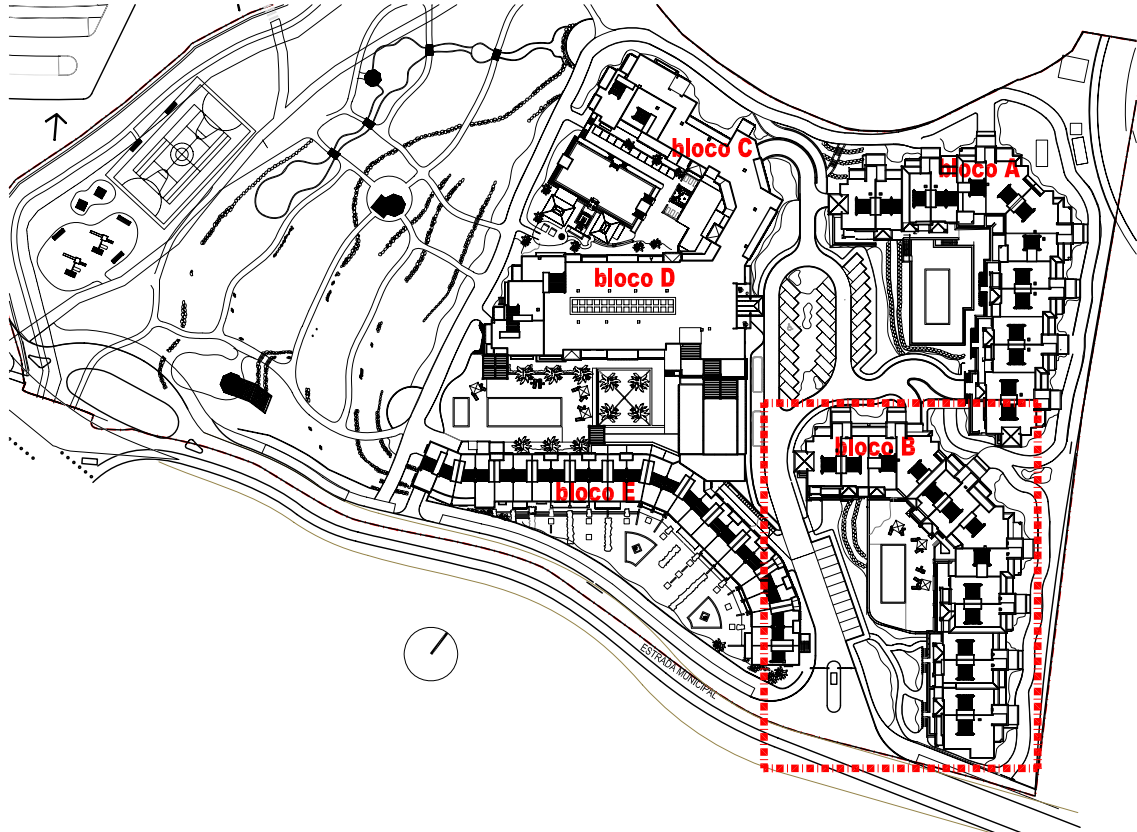

BELMAR
SPA & BEACH RESORT
LAGOS • PORTUGAL

Block B

Apartment 1G

(1 Floor)

1/2000 scale

Site plan

1/500 scale

Block B

BELMAR
SPA & BEACH RESORT
LAGOS • PORTUGAL

Block B

Apartment 1G

(1 Floor)

1 Floor plan
1/100 scale

Total Aproximative Apartment Area: 128,45m²
Total Aproximative Terrace Area: 33,85m²

BELMAR
SPA & BEACH RESORT
LAGOS • PORTUGAL

Block B

Apartment 1G

(1 Floor)

1/200 scale

South Elevation

1/200 scale

North Elevation

1/200 scale

South Elevation