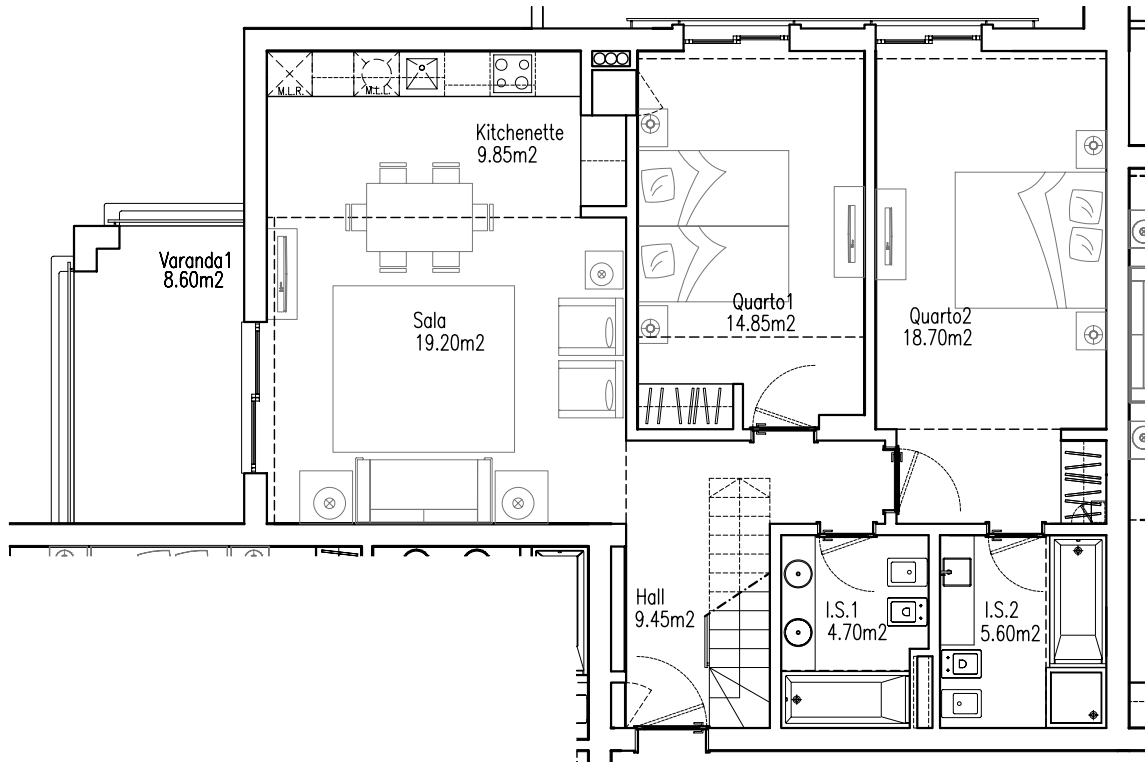

# Apartment 3E (T)

(2 Floor and Terrace)

1/2000 scale

1/500 scale

Site plan

Block D

**BELMAR**  
SPA & BEACH RESORT  
LAGOS • PORTUGAL

Block D

# Apartment 3E (T)

( 2 Floor)

**Floor plan**  
1/100 scale

Total Aproximative Apartment Area: 95,90m<sup>2</sup>  
Total Aproximative Terrace Area: 8,60m<sup>2</sup>

**BELMAR**  
SPA & BEACH RESORT  
LAGOS • PORTUGAL

# Apartment 3E (T)

(Terrace)

**Terraço plan**  
1/100 scale

Total Aproximative Terrace Area: 82,05m<sup>2</sup>

**BELMAR**  
SPA & BEACH RESORT  
LAGOS • PORTUGAL

Block D