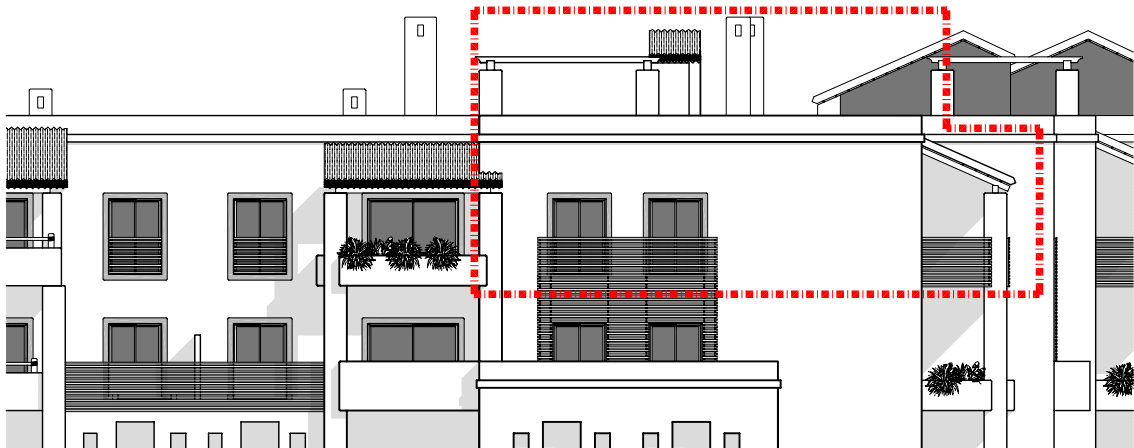

1/200 scale

North Elevation