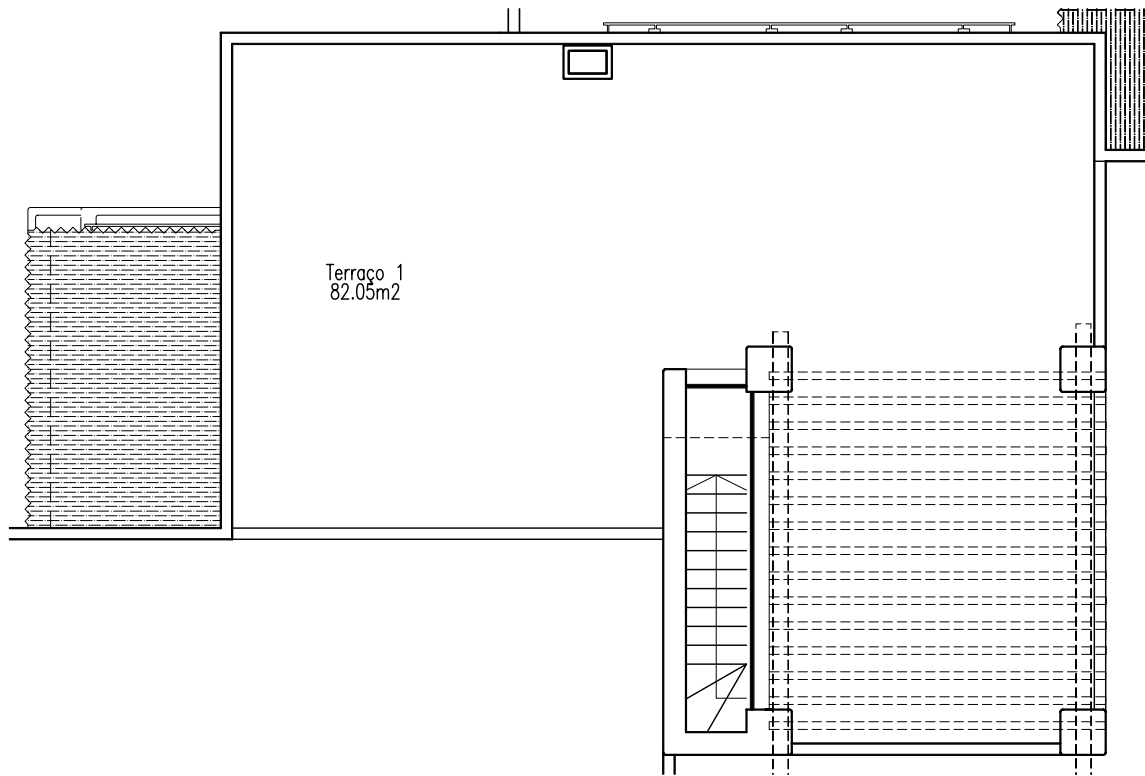

BELMAR
SPA & BEACH RESORT
LAGOS • PORTUGAL

Block D

Apartment 3E (T)

(Terrace)

Terraço plan
1/100 scale

Total Aproximative Terrace Area: 82,05m²