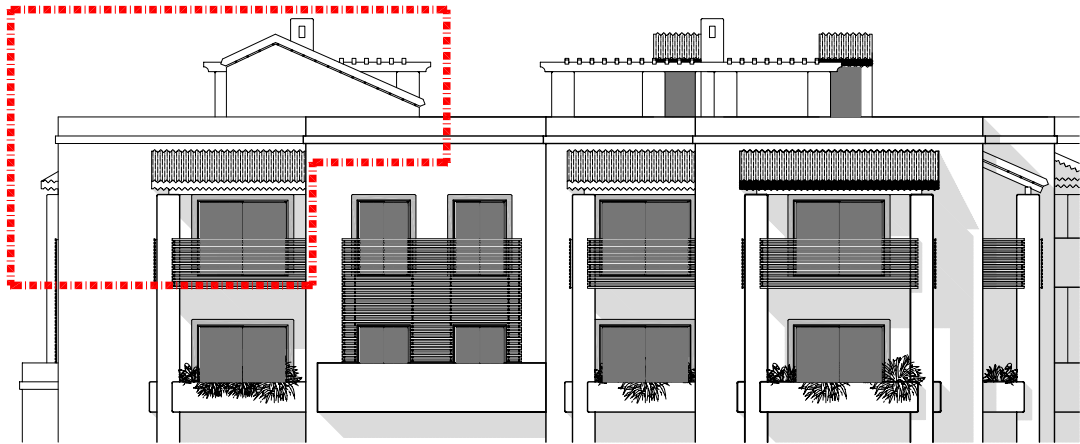

BELMAR
SPA & BEACH RESORT
LAGOS • PORTUGAL

Block D

Apartment 3E (T)

(2 Floor and Terrace)

1/200 scale

West Elevation