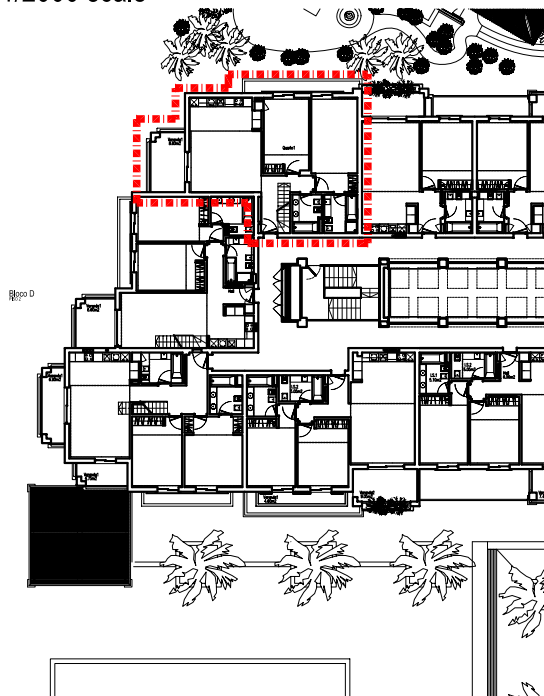

# Apartment 3E (T)

(2 Floor and Terrace)

1/2000 scale

1/500 scale

Site plan

Block D

**BELMAR**  
SPA & BEACH RESORT  
LAGOS • PORTUGAL

Block D

# Apartment 3E (T)

( 2 Floor)

**Floor plan**  
1/100 scale

Total Aproximative Apartment Area: 95,90m<sup>2</sup>  
Total Aproximative Terrace Area: 8,60m<sup>2</sup>

**BELMAR**  
SPA & BEACH RESORT  
LAGOS • PORTUGAL