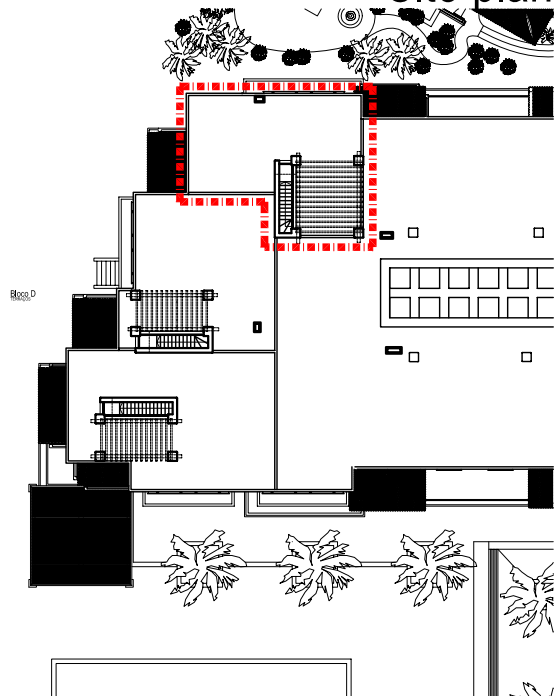

# Apartment 3E (T)

(2 Floor and Terrace)

1/2000 scale

1/500 scale

Site plan

Block D

**BELMAR**  
SPA & BEACH RESORT  
LAGOS • PORTUGAL

Block D

# Apartment 3E (T)

( 2 Floor)

**Floor plan**  
1/100 scale

Total Aproximative Apartment Area: 95,90m<sup>2</sup>  
Total Aproximative Terrace Area: 8,60m<sup>2</sup>

**BELMAR**  
SPA & BEACH RESORT  
LAGOS • PORTUGAL