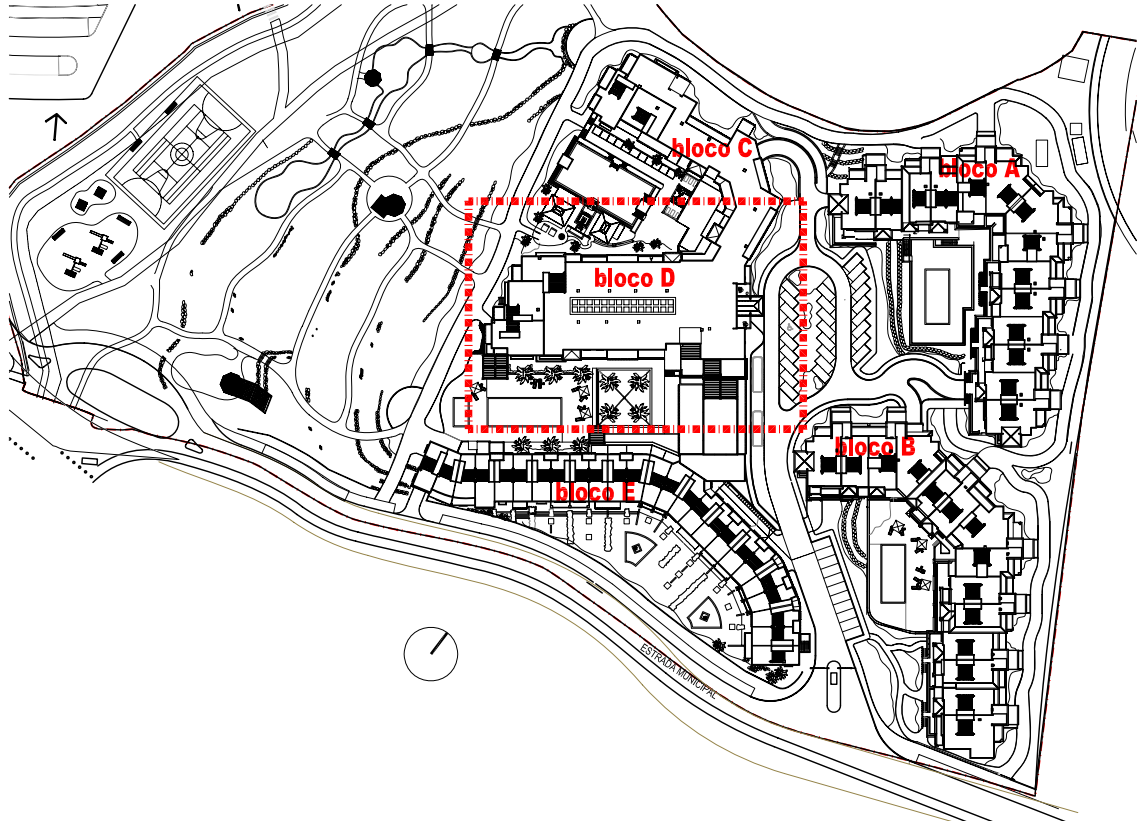

# Apartment 3E (T)

(2 Floor and Terrace)

1/2000 scale

1/500 scale

Site plan

Block D

**BELMAR**  
SPA & BEACH RESORT  
LAGOS • PORTUGAL

Block D

# Apartment 3E (T)

( 2 Floor)

**Floor plan**  
1/100 scale

Total Aproximative Apartment Area: 95,90m<sup>2</sup>  
Total Aproximative Terrace Area: 8,60m<sup>2</sup>

**BELMAR**  
SPA & BEACH RESORT  
LAGOS • PORTUGAL

Block D

# Apartment 3E (T)

(Terrace)

**Terraço plan**  
1/100 scale

Total Aproximative Terrace Area: 82,05m<sup>2</sup>

**BELMAR**  
SPA & BEACH RESORT  
LAGOS • PORTUGAL

Block D